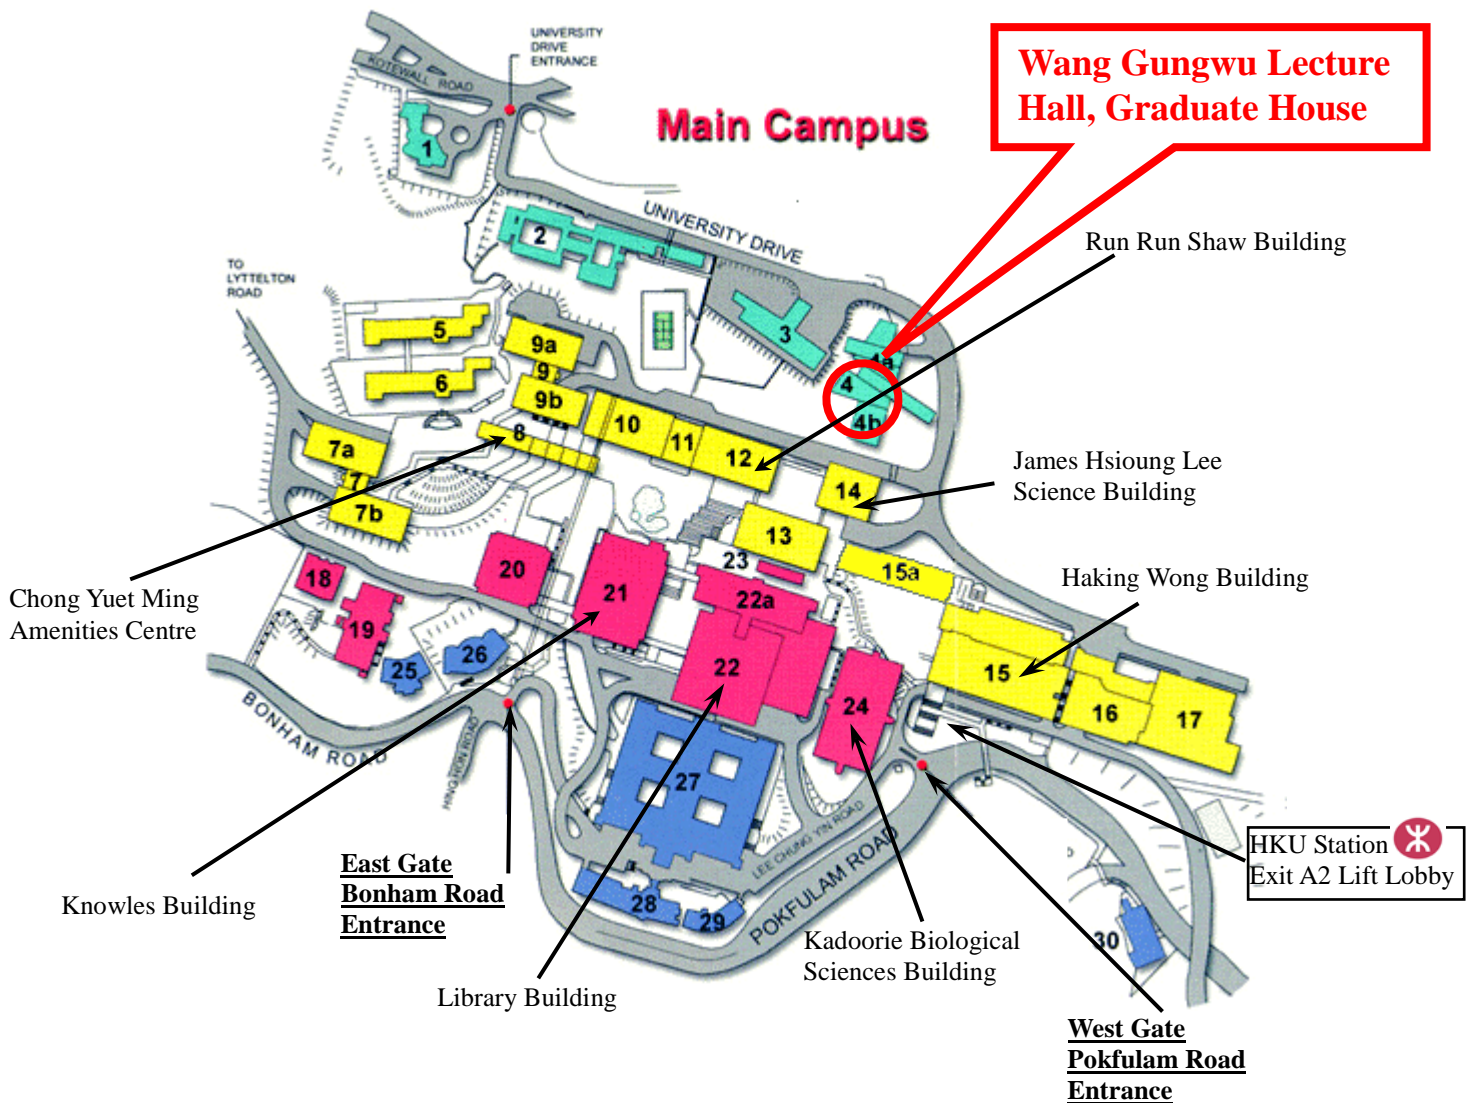

Map of Wang Gungwu Lecture Hall, Graduate House, HKU

Transportation to HKU:

1) *By Bus:*

Take either No. 23, 40, 40M from Admiralty outside Pacific Place or either No. 4, 7, 91 from Exchange Square at Central. Alight at the bus-stop in front of the East Gate on Bonham Road or the West Gate in front of Haking Wong Building on Pokfulam Road.

2) *By MTR:*

Get onto the Campus from HKU Station (Exit A2) and take the lift to the Upper Level of University Street.

3) *By Taxi:*

From Admiralty or Central to Cotton Tree Drive to Robinson Road to Kotewall Road. Turn right onto University Drive.